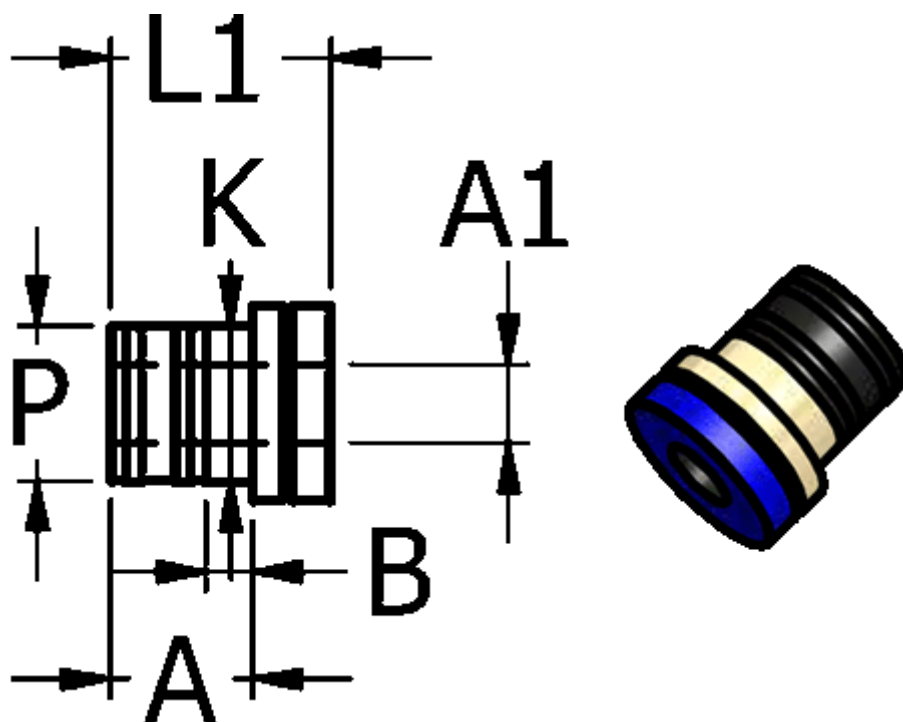

Article number: 58622410

Description: Press-in sleeve 224.10, Ø10

## Measures

A	= 10.5
B	= 4.0
Hose diameter	= -
Hose diameter A1	= 10
K	= 15.1
L1	= 15.6
P	= 14.8
X1	= 17